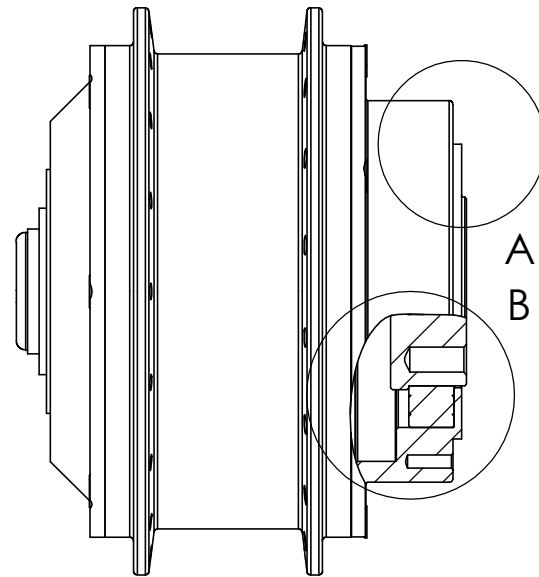

Laufrichtung
linksmontage
定向
左侧安装

Kabellänge 150mm
线长150mm

DETAIL B
MABSTAB 1 : 1

DETAIL A
MABSTAB 1 : 1

UNLESS OTHERWISE SPECIFIED: DIMENSIONS ARE IN MILLIMETERS SURFACE FINISH: TOLERANCES: LINEAR: ANGULAR:				FINISH:		DEBUR AND BREAK SHARP EDGES		DO NOT SCALE DRAWING		REVISION	
	NAME	SIGNATURE	DATE					TITLE:			
DRAWN											
CHK'D											
APPV'D											
MFG											
Q.A				MATERIAL:				DWG NO.		SYM36-25GEB	
								SCALE:1:5		SHEET 1 OF 1	
				WEIGHT:						A4	