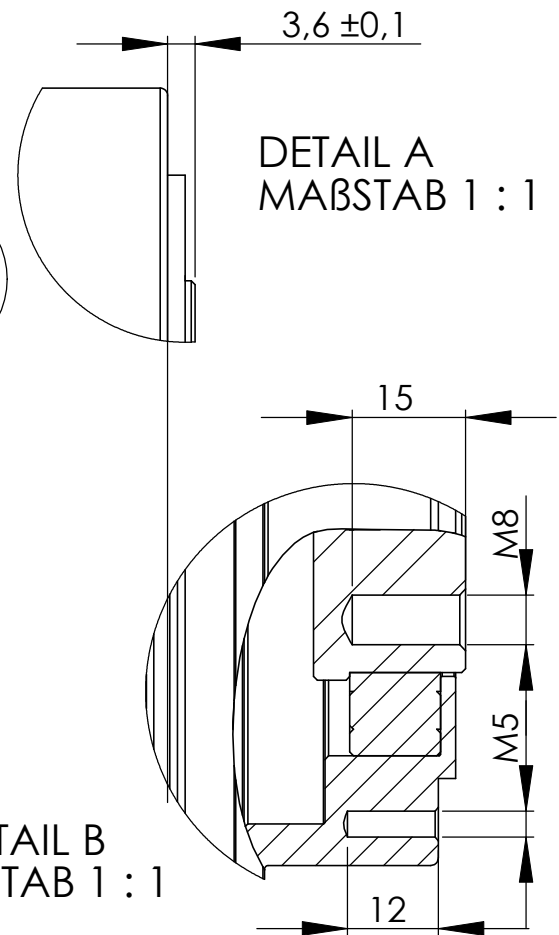

Laufrichtung
linksmontage
定向
左侧安装

Kabellänge 150mm
线长150mm

DETAIL B
MABSTAB 1 : 1

DETAIL A
MABSTAB 1 : 1

UNLESS OTHERWISE SPECIFIED: DIMENSIONS ARE IN MILLIMETERS SURFACE FINISH: TOLERANCES: LINEAR: ANGULAR:				FINISH:		DEBUR AND BREAK SHARP EDGES		DO NOT SCALE DRAWING		REVISION	
	NAME	SIGNATURE	DATE					TITLE:			
DRAWN											
CHK'D											
APPV'D											
MFG											
Q.A				MATERIAL:				DWG NO.		SYM36-25GEB	
								SCALE:1:5		SHEET 1 OF 1	
				WEIGHT:						A4	