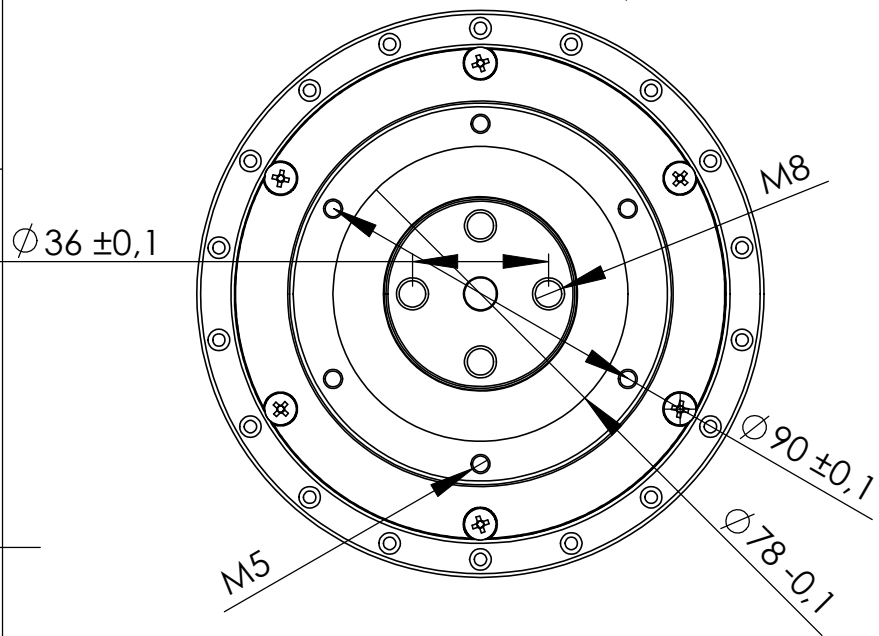

Laufrichtung
linksmontage
定向
左侧安装

Kabellänge 150mm
线长150mm

DETAIL B
MABSTAB 1 : 1

DETAIL A
MABSTAB 1 : 1

UNLESS OTHERWISE SPECIFIED: DIMENSIONS ARE IN MILLIMETERS SURFACE FINISH: TOLERANCES: LINEAR: ANGULAR:				FINISH:		DEBUR AND BREAK SHARP EDGES		DO NOT SCALE DRAWING		REVISION	
	NAME	SIGNATURE	DATE					TITLE:			
DRAWN											
CHK'D											
APPV'D											
MFG											
Q.A				MATERIAL:				DWG NO.		SYM36-25GEB	
								SCALE:1:5		SHEET 1 OF 1	
				WEIGHT:						A4	