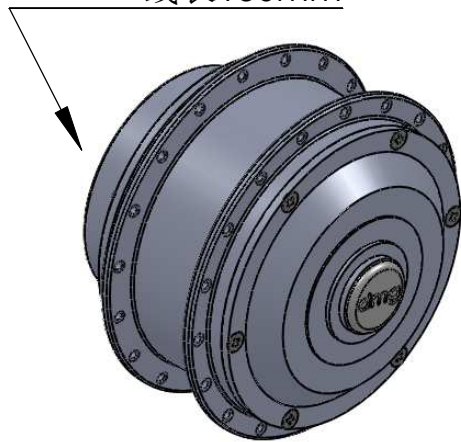

Laufrichtung
linksmontage
定向
左侧安装

Kabellänge 150mm
线长150mm

DETAIL B
MABSTAB 1 : 1

DETAIL A
MABSTAB 1 : 1

UNLESS OTHERWISE SPECIFIED: DIMENSIONS ARE IN MILLIMETERS SURFACE FINISH: TOLERANCES: LINEAR: ANGULAR:				FINISH:		DEBUR AND BREAK SHARP EDGES		DO NOT SCALE DRAWING		REVISION	
	NAME	SIGNATURE	DATE					TITLE:			
DRAWN											
CHK'D											
APPV'D											
MFG											
Q.A				MATERIAL:				DWG NO.		SYM36-25GEB	
								SCALE:1:5		SHEET 1 OF 1	
				WEIGHT:						A4	